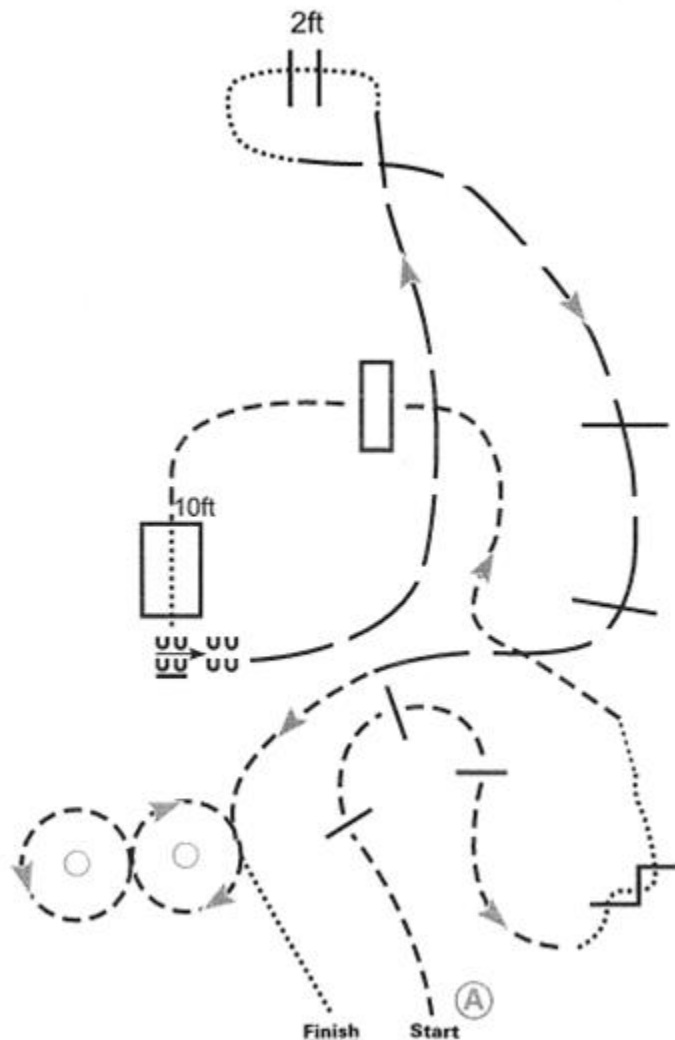

ISHSA FALL DOUBLE POINT

Walk Trot Ranch Trail

Show Date: September 24th

1. Trot over logs to the right
2. Walk over logs
3. Trot to and over elevated log
4. Walk over bridge
5. Side pass to the left
6. Extended trot to the logs
7. Walk over logs and around corner
8. Extended trot over logs, trot to drag
9. Drag figure eight around barrels at the walk
walk to exit

**Pattern Provided by:
Show Management**

ISHSA FALL DOUBLE POINT

All Ranch Trail

Show Date: September 24th

1. Trot over logs to the right
2. Walk over logs
3. Trot to and over elevated log
4. Walk over bridge
5. Side pass to the left
6. Lope on left lead to the logs
7. Walk over logs and around corner
8. Lope on right lead over logs, trot to drag
9. Drag figure eight around barrels at the walk
walk to exit

**Pattern Provided by:
Show Management**