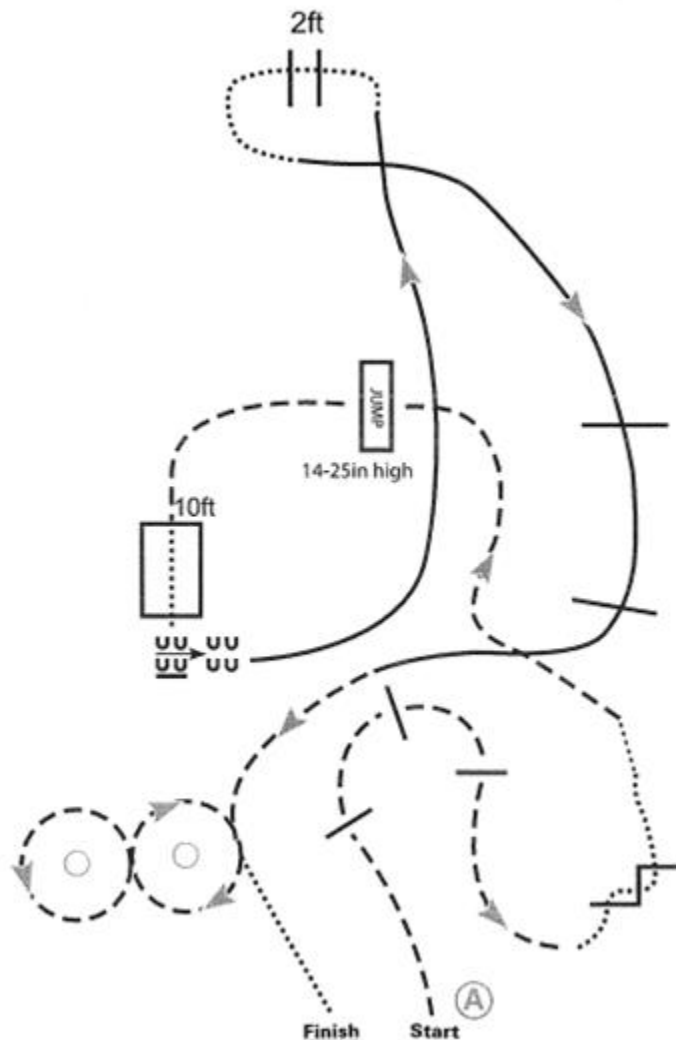

ISHSA FALL DOUBLE POINT

Walk Trot Ranch Trail

Show Date: September 24th

1. Trot over logs to the right
2. Walk over logs
3. Trot to and over elevated log
4. Walk over bridge
5. Side pass to the left
6. Extended trot to the logs
7. Walk over logs and around corner
8. Extended trot over logs, trot to drag
9. Drag figure eight around barrels at the walk
walk to exit

**Pattern Provided by:
Show Management**

ISHSA FALL DOUBLE POINT

All Ranch Trail

Show Date: September 24th

1. Trot over logs to the right
2. Walk over logs
3. Trot to and over elevated log
4. Walk over bridge
5. Side pass to the left
6. Lope on left lead to the logs
7. Walk over logs and around corner
8. Lope on right lead over logs, trot to drag
9. Drag figure eight around barrels at the walk
walk to exit

**Pattern Provided by:
Show Management**