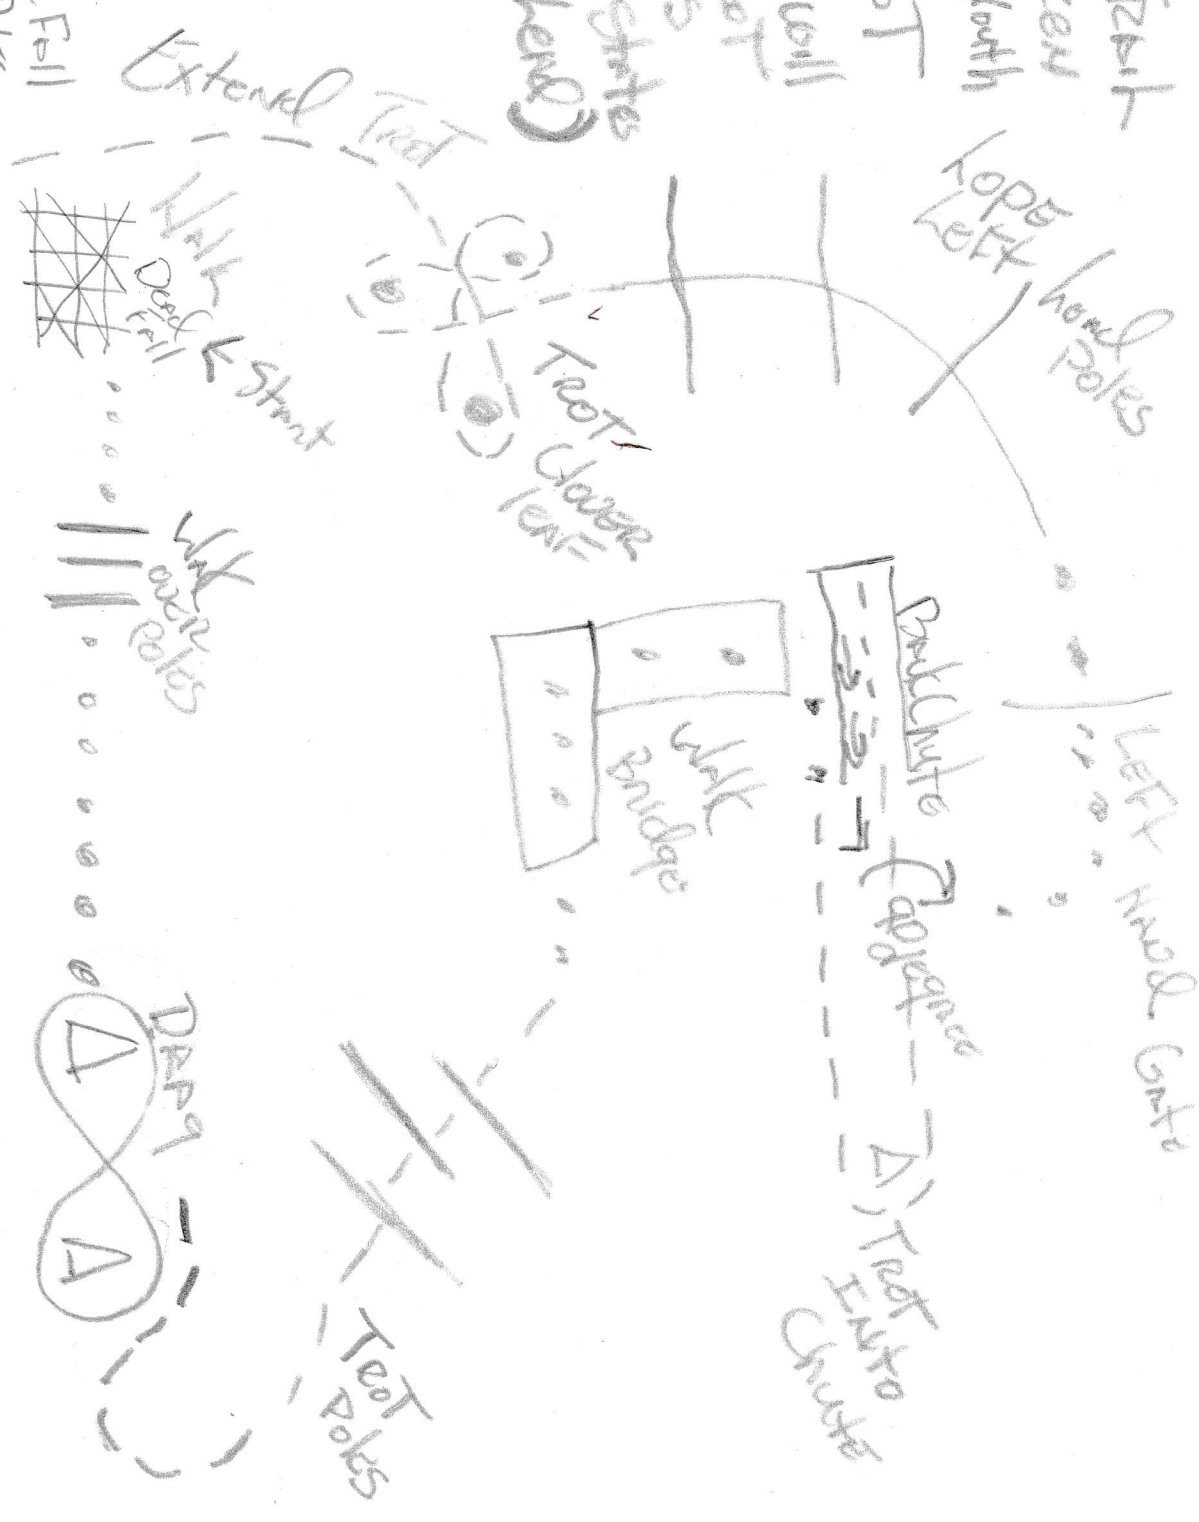

Ranch Trail
 open - Green
 Amateur - youth
 Walk - Trot
 (Walk Trot will
 Extend Trot
 over poles
 where it starts
 hope left hand)

- 1) Cross Dowl Fall
- 2) Walk over Poles
- 3) Drag Figure 8
- 4) After Drag Trot Poles
- 5) Walk to and Cross bridge
- 6) Trot into chute as shown
- 7) Back chute
- 8) 90 Degree - Walk to Gate

FINISH

- 9) Left Hand Push
- 10) hope left hand over poles
- 11) Back to Trot - Trot Closer left
- 12) Extend Trot to Exit.