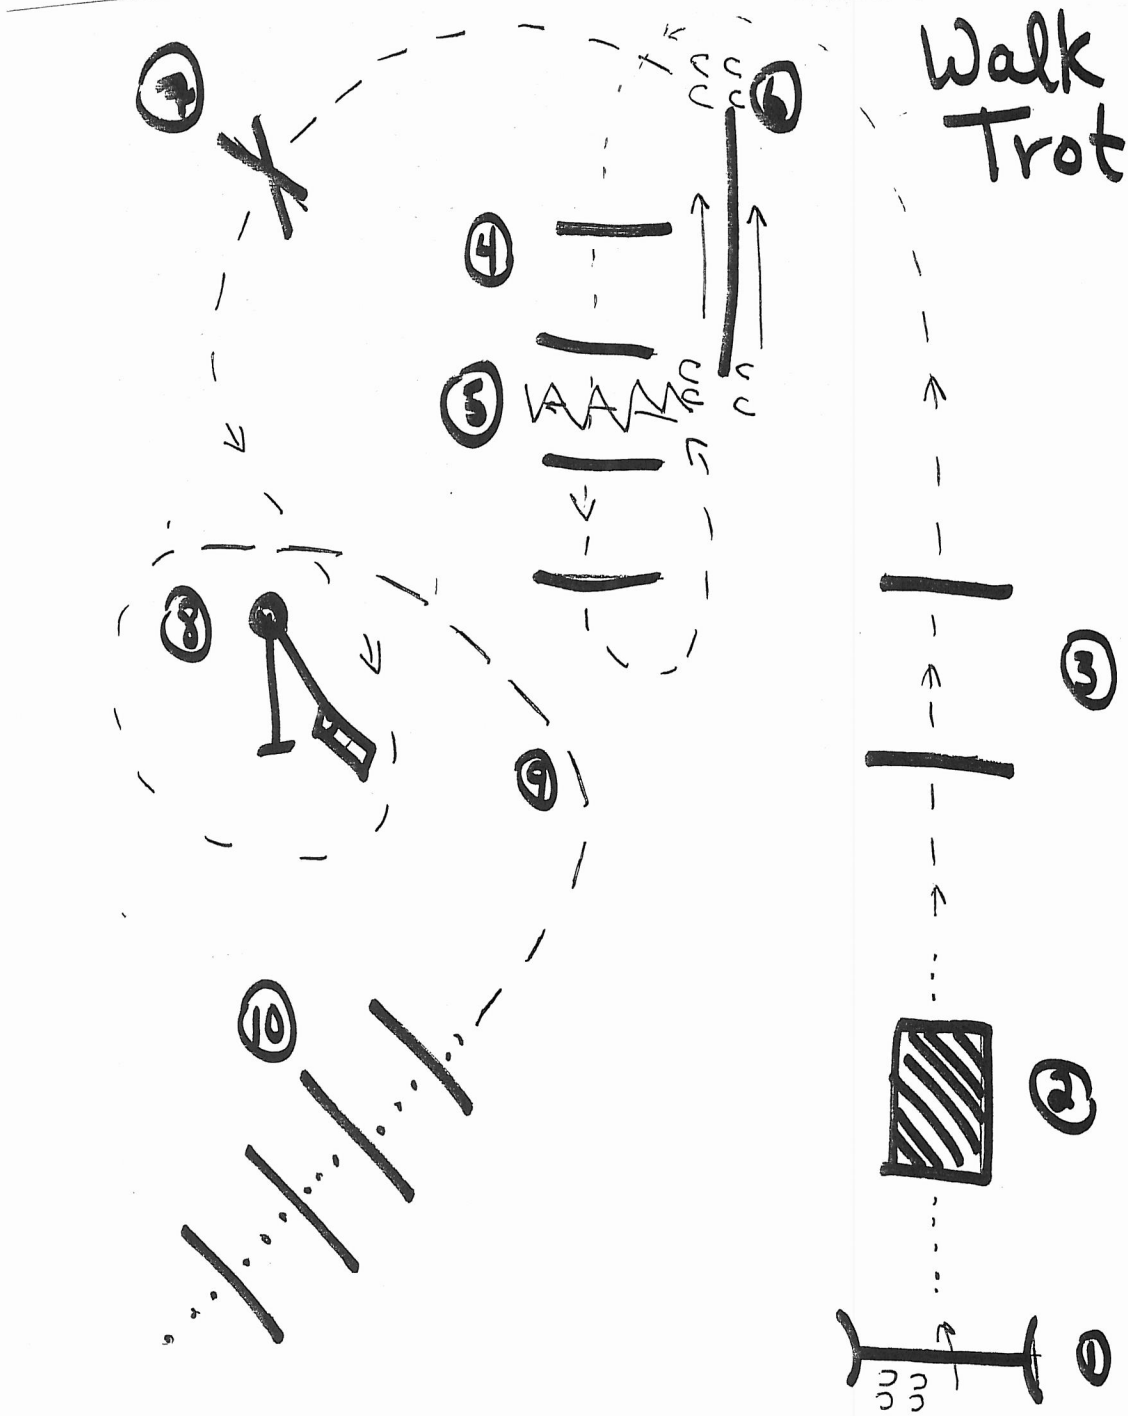

ISHSA Spring Double Point Show

Ranch Trail Classes: 2, 3, 5, 7, 12, 13, 15

- ① LH Gate
- ② Bridge
- ③ Lope Left Lead over logs
- ④ Trot over 4 logs
- ⑤ Back out chute
- ⑥ sidepass Right
- ⑦ Trot over small Jump
- ⑧ Drag; Right circle
- ⑨ Right Lead Lope to logs
- ⑩ walkover 4 logs

ISHSA Spring Double Point Show

Ranch Trail Classes: 8, 9, 10

- ① LH Gate
- ② Bridge
- ③ Left lead over 2 Logs
- ④ Trot 4 logs
- ⑤ Back chute
- ⑥ Sidepass Right off log
- ⑦ Trot Small Jump
- ⑧ Ext trot around drag
- ⑨ Right lead loop to logs
- ⑩ walkover logs

ISHSA Spring Double Point Show

Ranch Trail Class #1 – Walk/Trot

- ① LH Push Gate
- ② Walk Bridge
- ③ Trot overs
- ④ Trot logs
- ⑤ Back chute
- ⑥ Sidepass Right
- ⑦ Trot small Jump
- ⑧ Trot around drag
- ⑨ Extended trot to logs
- ⑩ Walkover logs