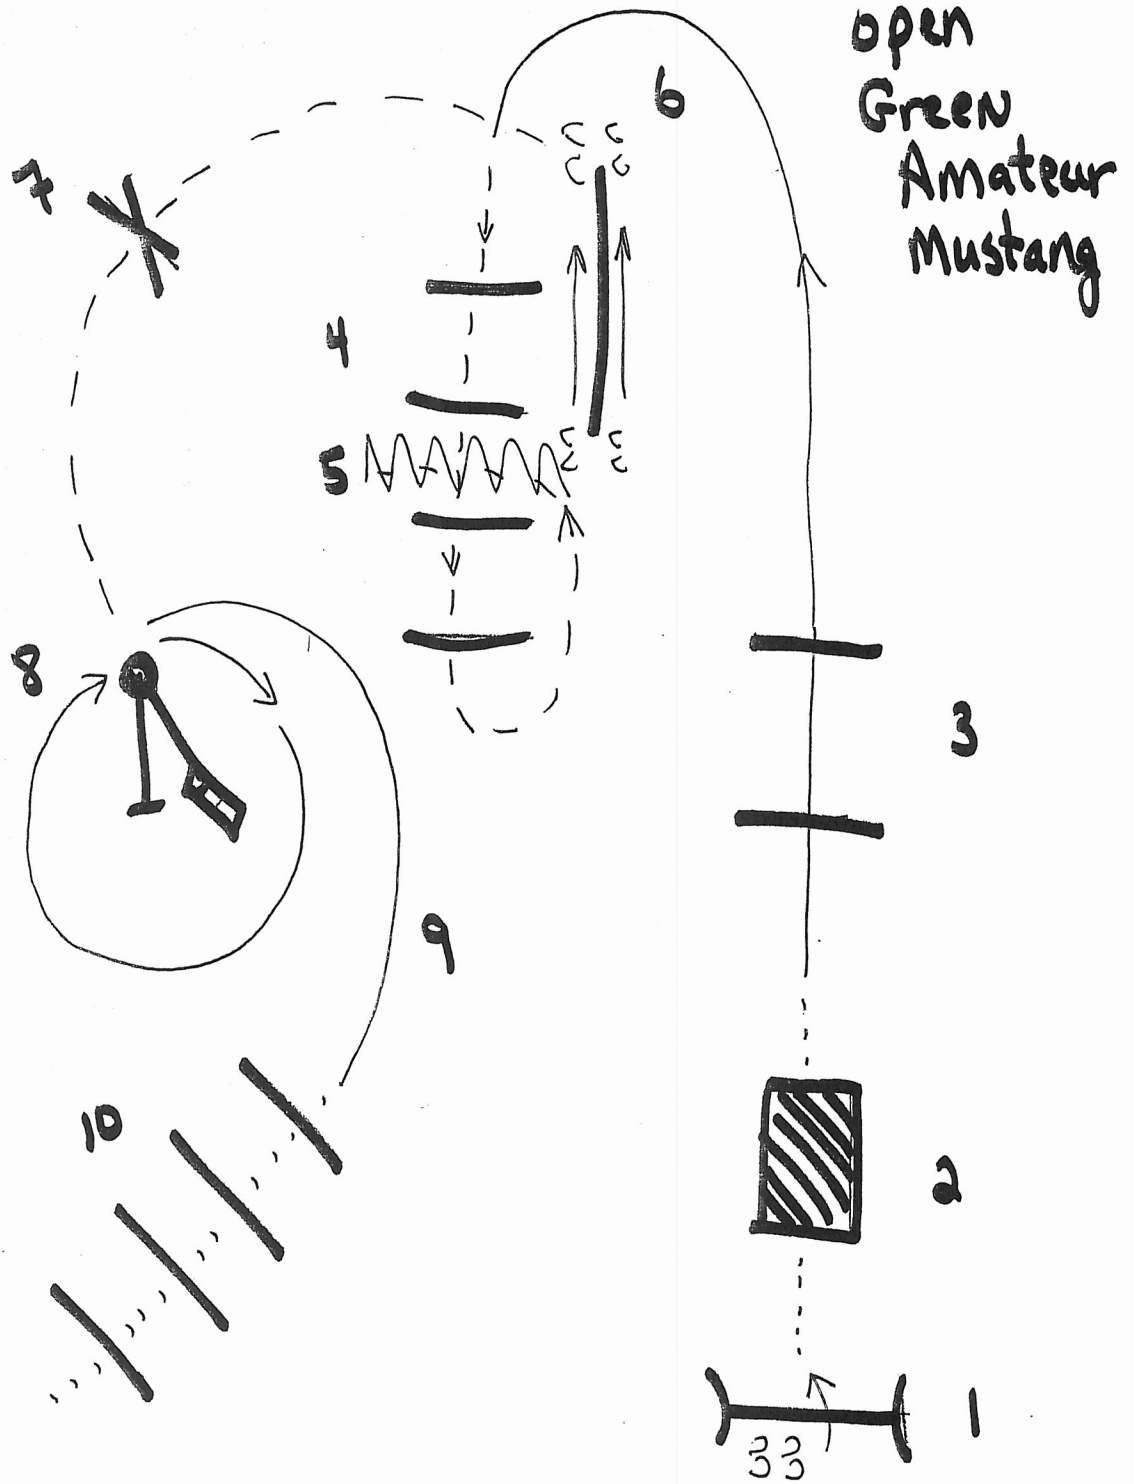

ISHSA Spring Double Point Show

Ranch Trail Classes: 2, 3, 5, 7, 12, 13, 15

- ① LH Gate
- ② Bridge
- ③ Lope Left Lead over logs
- ④ Trot over 4 logs
- ⑤ Back out chute
- ⑥ sidepass Right
- ⑦ Trot over small Jump
- ⑧ Drag; Right circle
- ⑨ Right Lead Lope to logs
- ⑩ walkover 4 logs

ISHSA Spring Double Point Show

Ranch Trail Classes: 8, 9, 10

- ① LH Gate
- ② Bridge
- ③ Left lead over 2 Logs
- ④ Trot 4 logs
- ⑤ Back chute
- ⑥ Sidepass Right off log
- ⑦ Trot Small Jump
- ⑧ Ext trot around drag
- ⑨ Right lead loop to logs
- ⑩ walkover logs

ISHSA Spring Double Point Show

Ranch Trail Class #1 – Walk/Trot

- ① LH Push Gate
- ② Walk Bridge
- ③ Trot overs
- ④ Trot logs
- ⑤ Back chute
- ⑥ Sidepass Right
- ⑦ Trot small Jump
- ⑧ Trot around drag
- ⑨ Extended trot to logs
- ⑩ Walkover logs