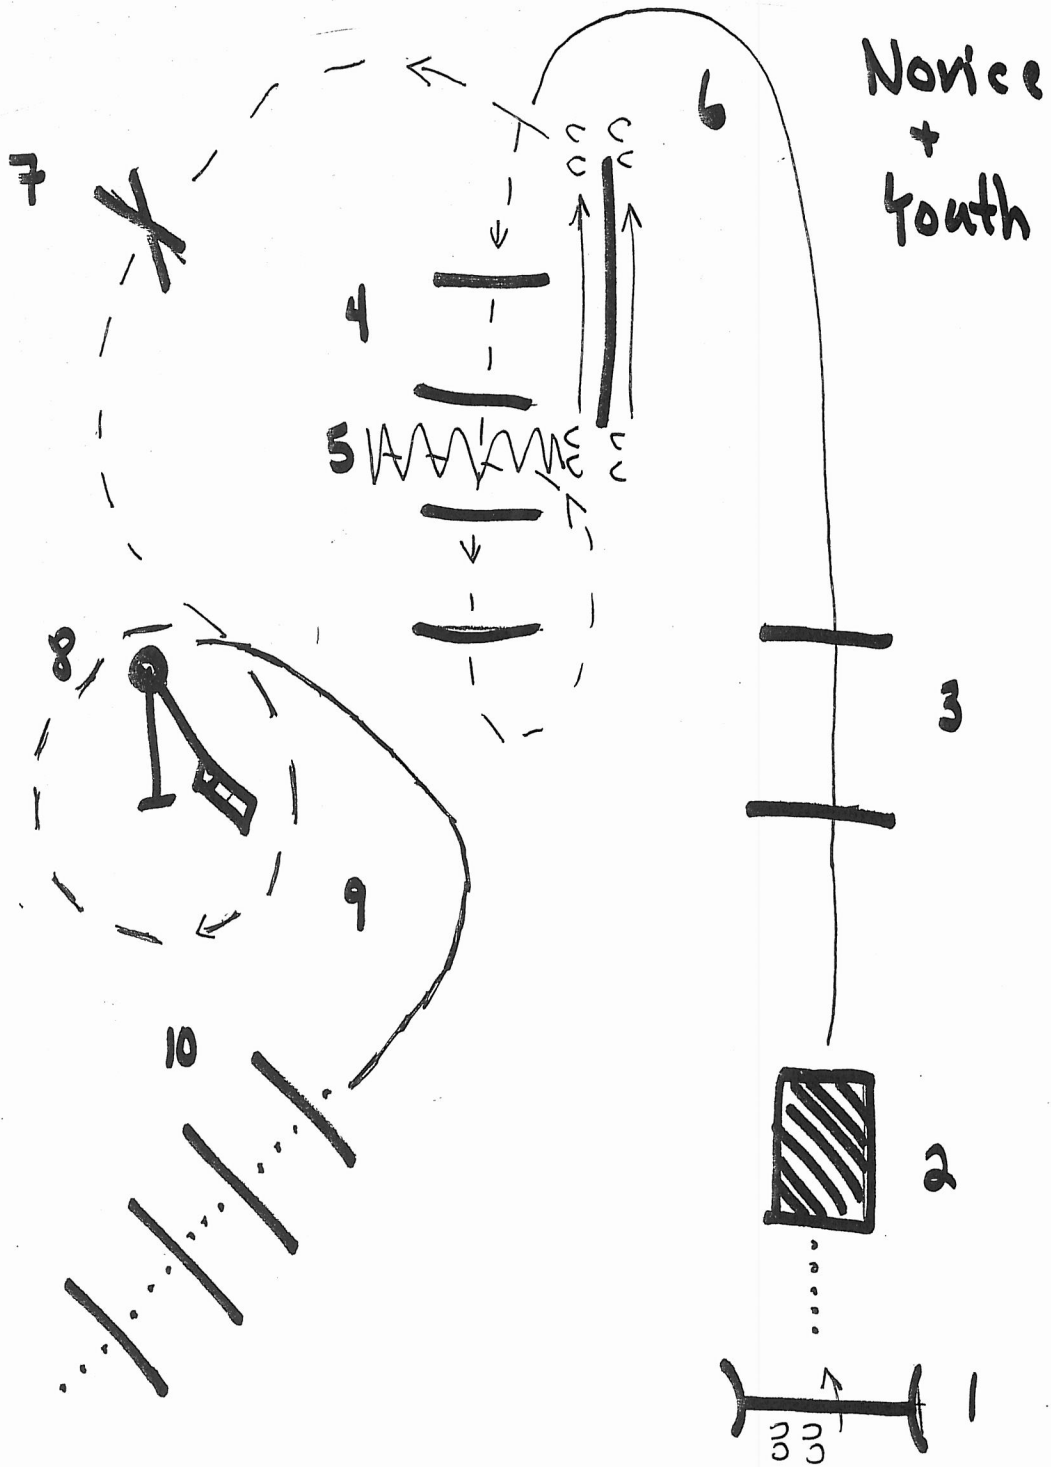

ISHSA Spring Double Point Show

Ranch Trail Classes: 2, 3, 5, 7, 12, 13, 15

- ① LH Gate
- ② Bridge
- ③ Lope Left Lead over logs
- ④ Trot over 4 logs
- ⑤ Back out chute
- ⑥ sidepass Right
- ⑦ Trot over small Jump
- ⑧ Drag; Right circle
- ⑨ Right Lead Lope to logs
- ⑩ walkover 4 logs

ISHSA Spring Double Point Show

Ranch Trail Classes: 8, 9, 10

- ① LH Gate
- ② Bridge
- ③ Left lead over 2 Logs
- ④ Trot 4 logs
- ⑤ Back chute
- ⑥ Sidepass Right off log
- ⑦ Trot Small Jump
- ⑧ Ext trot around drag
- ⑨ Right lead loop to logs
- ⑩ walkover logs

ISHSA Spring Double Point Show

Ranch Trail Class #1 – Walk/Trot

- ① LH Push Gate
- ② Walk Bridge
- ③ Trot overs
- ④ Trot logs
- ⑤ Back chute
- ⑥ Sidepass Right
- ⑦ Trot small Jump
- ⑧ Trot around drag
- ⑨ Extended trot to logs
- ⑩ Walkover logs